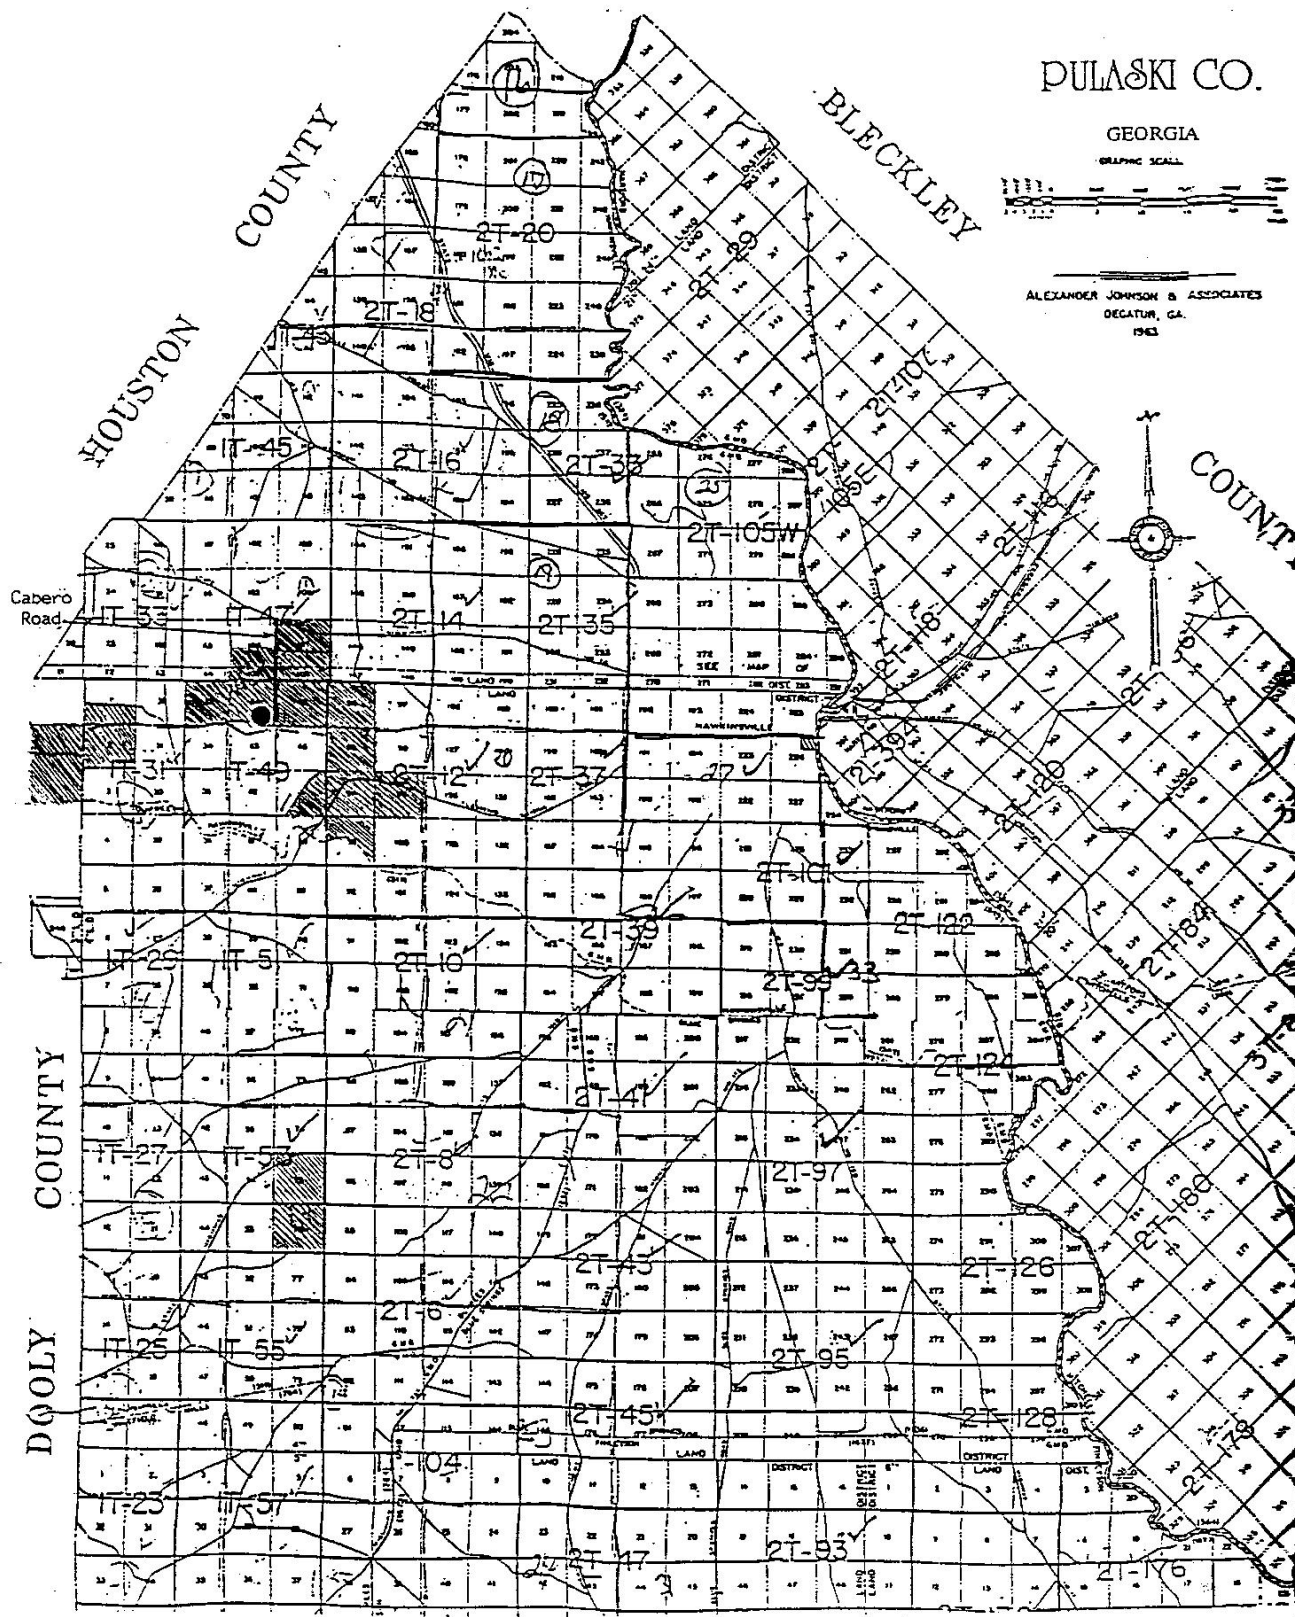

PULASKI CO.

GEORGIA

GRAPHIC SCALE

ALEXANDER JOHNSON & ASSOCIATES  
DECATUR, GA.  
1963

● Building Complex  
(Old house & Barn)

▨ Land purchases of  
Abraham Shiver

Land Lot Distribution Plan